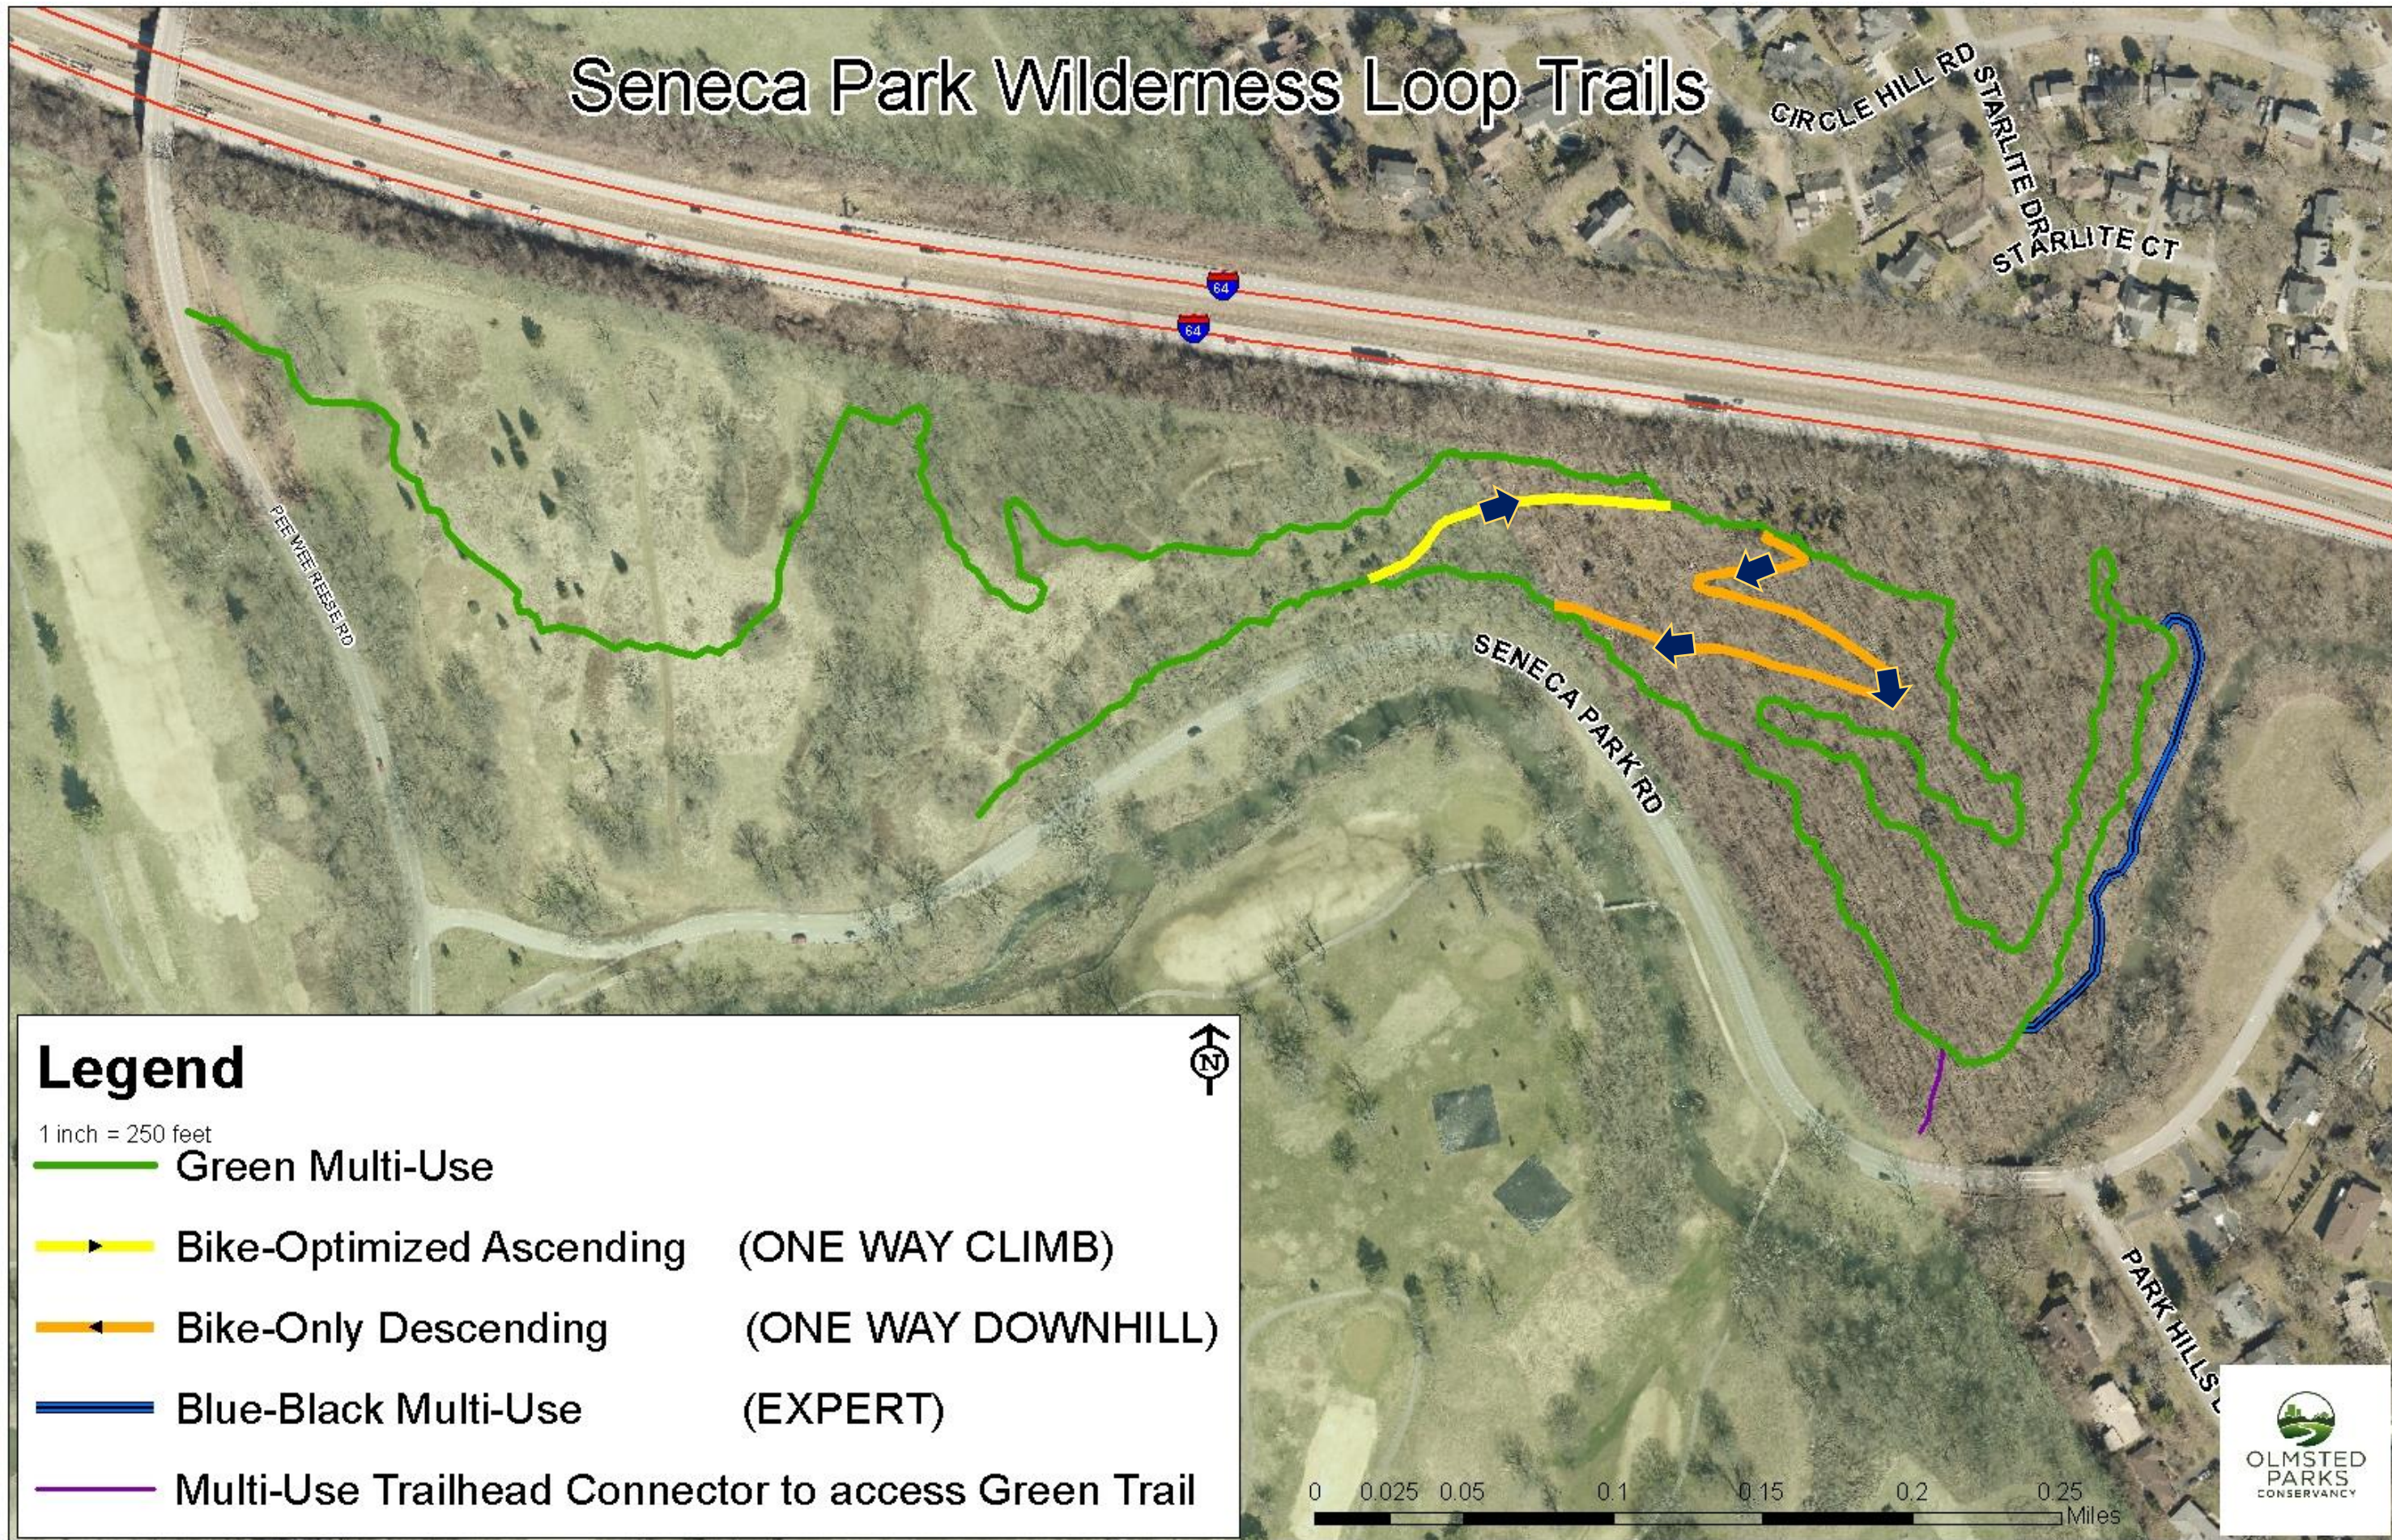

Seneca Park Wilderness Loop Trails

Legend

1 inch = 250 feet

-  Green Multi-Use
-  Bike-Optimized Ascending (ONE WAY CLIMB)
-  Bike-Only Descending (ONE WAY DOWNHILL)
-  Blue-Black Multi-Use (EXPERT)
-  Multi-Use Trailhead Connector to access Green Trail